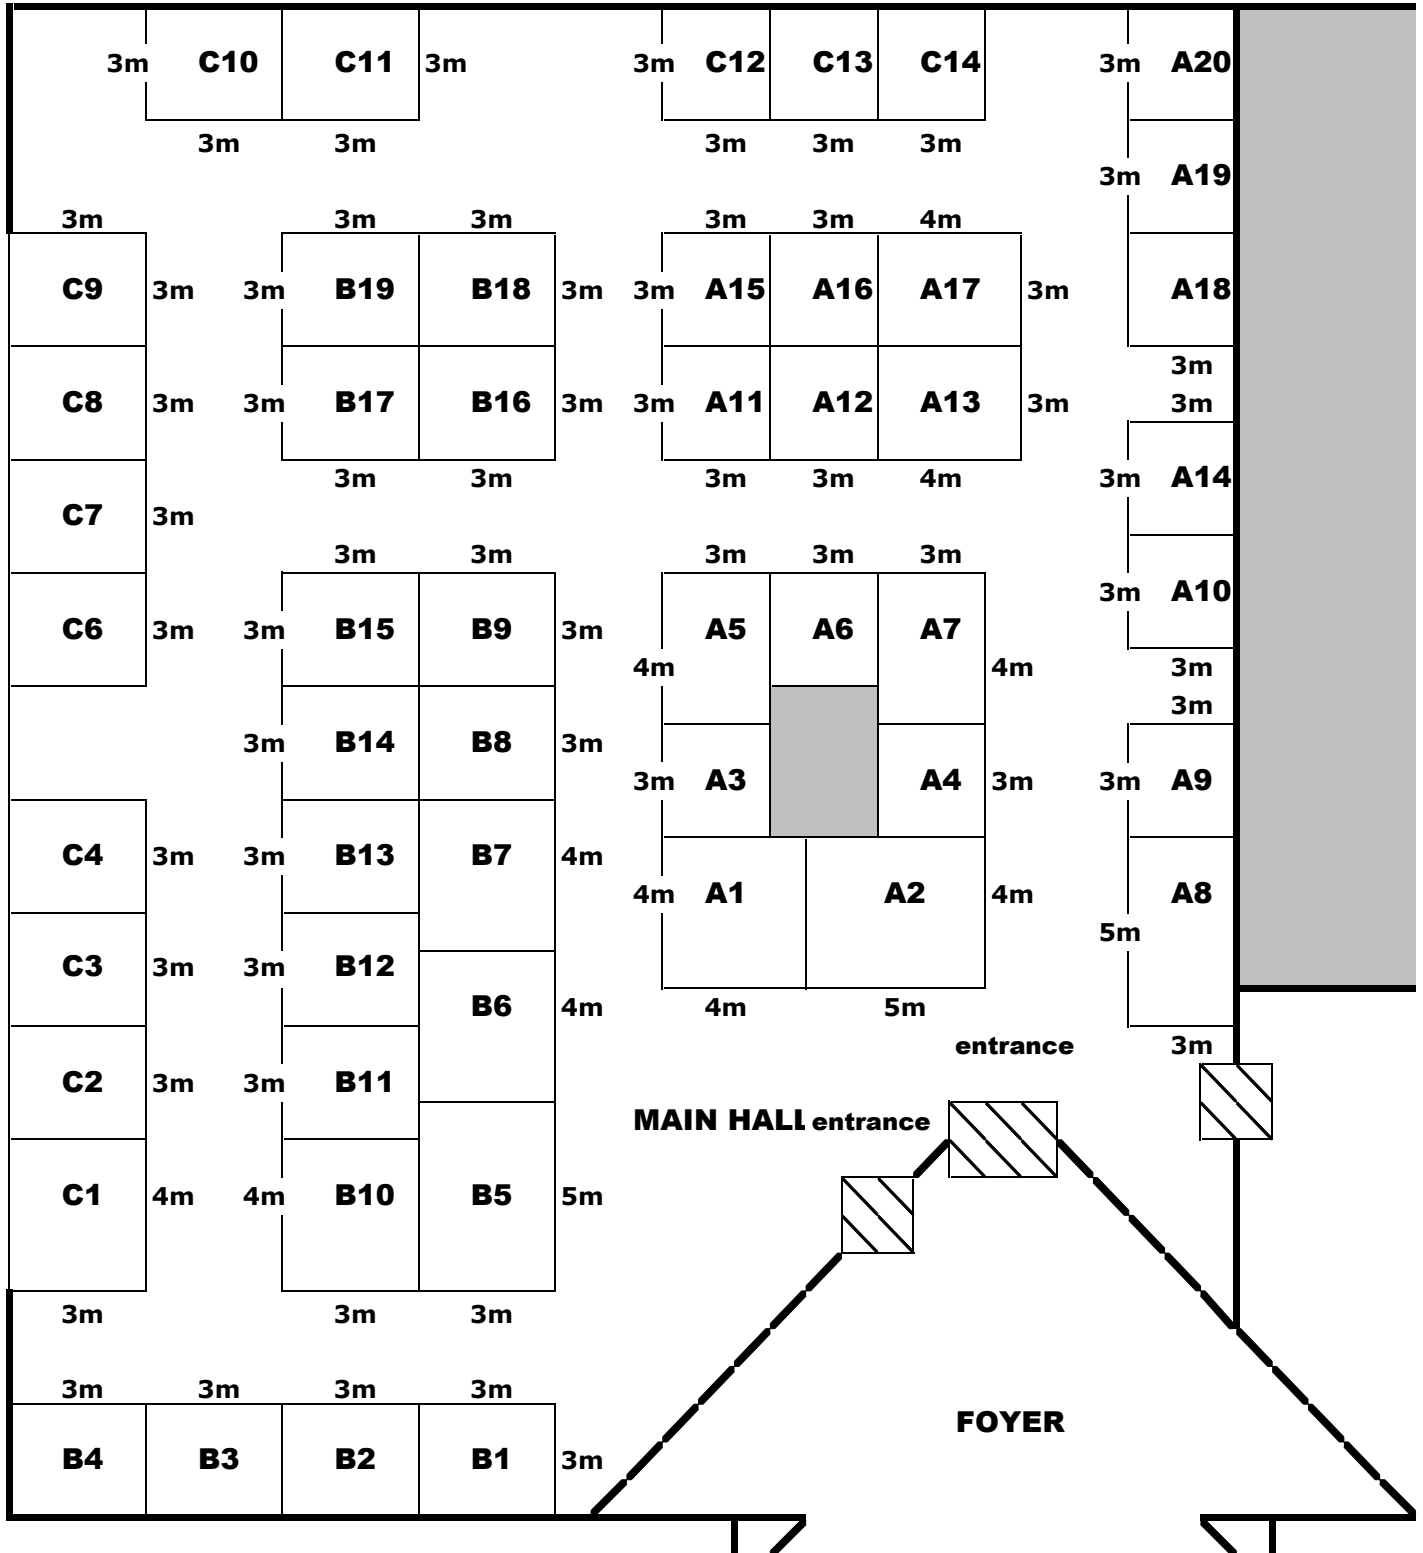

EUROMED 2010

EXHIBITION FLOORPLAN

FOYER